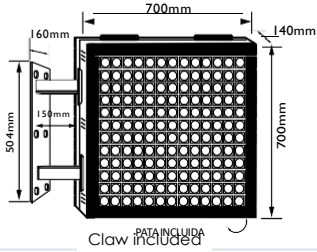

Double sided Full Color P5
Outdoor IP65

Double sided **Ref.290325**

Pitch	5mm
Brightness	±5.000/ 5.500nits
Display Dis.	≥5m
Max. power	≤685w
Average power consumption	± 274w
Operating voltage	230V
Chassis/ Aperture	Metallic. Upwards
Scanning	1/8
Pixels	128*128px
Viewing Angle	H:140°-V:130°
Weight / With packaging	±33,9Kg/ ±38,5Kg (incl. claw)

Learn more