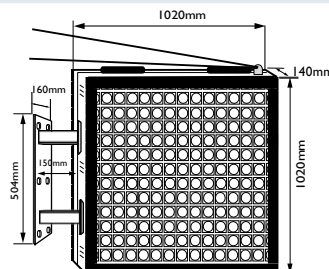

[Learn more](#)

Packaging: 1095\*775\*190mm + 512\*175\*215mm

### Double sided Full Colour Aries P5-X

Outdoor IP65

**Double sided**

**Ref.290345**

Pitch	5mm
Brightness	±5.000/ 5.500nits
Display Dis.	≥5m
Max. power	≤1590w
Average power consumption	± 618w
Operating voltage	230V
Chassis/ Aperture	Metallic. Upwards
Scanning	1/8
Pixels	192*192px
Viewing Angle	H:140°-V:130°
Weight/ With packaging	±58,5Kg/ ±63Kg (incl. claw)

[Learn more](#)

Packaging: 1095\*1095\*190mm Claw included + 512\*175\*215mm

Packaging: 1415\*935\*190mm + 512\*175\*215mm

**Double sided Full Colour Aries P5-XL**  
Outdoor IP65

**Double sided** **Ref.290355**

Pitch	5mm
Brightness	±5.000/ 5.500nits
Display Dis.	≥5m
Max. power	≤1760w
Average power consumption	± 686w
Operating voltage	230V
Chassis/ Aperture	Metallic. Upwards
Scanning	1/8
Pixels	256*160px
Viewing Angle	H:140°-V:130°
Weight/ With packaging	±63Kg/ ±67,5Kg (incl. claw)