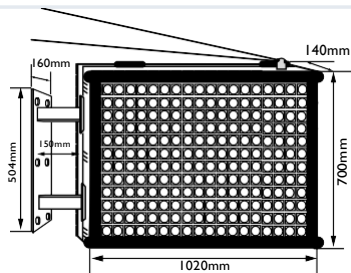

### Double sided Full Color Aries P5-L

Outdoor IP65

**Double sided**

**Ref.290335**

Pitch	5mm
Brightness	±5.000/ 5.500nits
Display Dis.	≥5m
Max. power	≤1056w
Average power consumption	± 422w
Operating voltage	230V
Chassis/ Aperture	Metallic. Upwards
Scanning	1/8
Pixels	192*128px
Viewing Angle	H:140°-V:130°
Weight/ With packaging	±43Kg/ ±47,5Kg (incl. claw)

[Learn more](#)

Packaging: 1095\*775\*190mm + 512\*175\*215mm

[Learn more](#)

Packaging: 1095\*1095\*190mm Claw included + 512\*175\*215mm

Packaging: 1415\*935\*190mm + 512\*175\*215mm

**Double sided Full Colour Aries P5-XL**  
Outdoor IP65

**Double sided** **Ref.290355**

Pitch	5mm
Brightness	±5.000/ 5.500nits
Display Dis.	≥5m
Max. power	≤1760w
Average power consumption	± 686w
Operating voltage	230V
Chassis/ Aperture	Metallic. Upwards
Scanning	1/8
Pixels	256*160px
Viewing Angle	H:140°-V:130°
Weight/ With packaging	±63Kg/ ±67,5Kg (incl. claw)