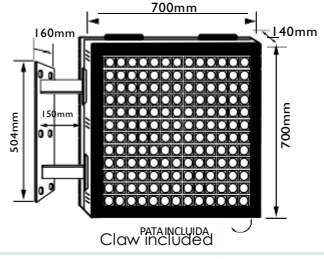

Learn more

**Double sided Full Color P5**  
Outdoor IP65

**Double sided** **Ref.290325**

Pitch	5mm
Brightness	±5.000/ 5.500nits
Display Dis.	≥5m
Max. power	≤685w
Average power consumption	± 274w
Operating voltage	230V
Chassis/ Aperture	Metallic. Upwards
Scanning	1/8
Pixels	128*128px
Viewing Angle	H:140°-V:130°
Weight / With packaging	±33,9Kg/ ±38,5Kg (incl. claw)

Learn more

**Double sided Full Color P8**  
Outdoor IP65

**Double sided** **Ref.290328**

Pitch	8mm
Brightness	±5.000/ 5.500nits
Display Dis.	≥8m
Max. power	≤710w
Average power consumption	± 284w
Operating voltage	230V
Chassis/ Aperture	Metallic. Upwards
Scanning	1/5
Pixels	80*80px
Viewing Angle	H:140°-V:130°
Weight /With packaging	±33,9Kg/ ±38,5Kg (incl. claw)

Learn more

Double sided P4,P5 and P8: With packaging: 780\*780\*190mm+claw: 512\*175\*215mm

[Learn more](#)

Packaging: 1095\*1095\*190mm Claw included + 512\*175\*215mm

Packaging: 1415\*935\*190mm + 512\*175\*215mm

**Double sided Full Colour Aries P5-XL**  
Outdoor IP65

**Double sided** **Ref.290355**