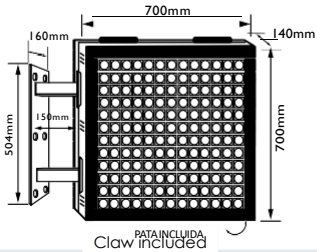

**Double sided Full Color P4**  
Outdoor IP65

**Double sided** **Ref.290324**

Pitch	4mm
Brightness	±5.000/ 5.500nits
Display Dis.	≥4m
Max. power	≤744w
Average power consumption	± 298w
Operating voltage	230V
Chassis/ Aperture	Metallic. Upwards
Scanning	1/10
Pixels	160*160px
Viewing Angle	H:140°-V:130°
Weight / With packaging	±33,9Kg/ ±38,5Kg (incl. claw)

Learn more

**Double sided Full Color P5**  
Outdoor IP65

**Double sided** **Ref.290325**

Pitch	5mm
Brightness	±5.000/ 5.500nits
Display Dis.	≥5m
Max. power	≤685w
Average power consumption	± 274w
Operating voltage	230V
Chassis/ Aperture	Metallic. Upwards
Scanning	1/8
Pixels	128*128px
Viewing Angle	H:140°-V:130°
Weight / With packaging	±33,9Kg/ ±38,5Kg (incl. claw)

[Learn more](#)

Packaging: 1095\*1095\*190mm Claw included + 512\*175\*215mm

Packaging: 1415\*935\*190mm + 512\*175\*215mm

**Double sided Full Colour Aries P5-XL**  
Outdoor IP65

**Double sided** **Ref.290355**

Pitch	5mm
Brightness	±5.000/ 5.500nits
Display Dis.	≥5m
Max. power	≤1760w
Average power consumption	± 686w
Operating voltage	230V
Chassis/ Aperture	Metallic. Upwards
Scanning	1/8
Pixels	256*160px
Viewing Angle	H:140°-V:130°
Weight/ With packaging	±63Kg/ ±67,5Kg (incl. claw)